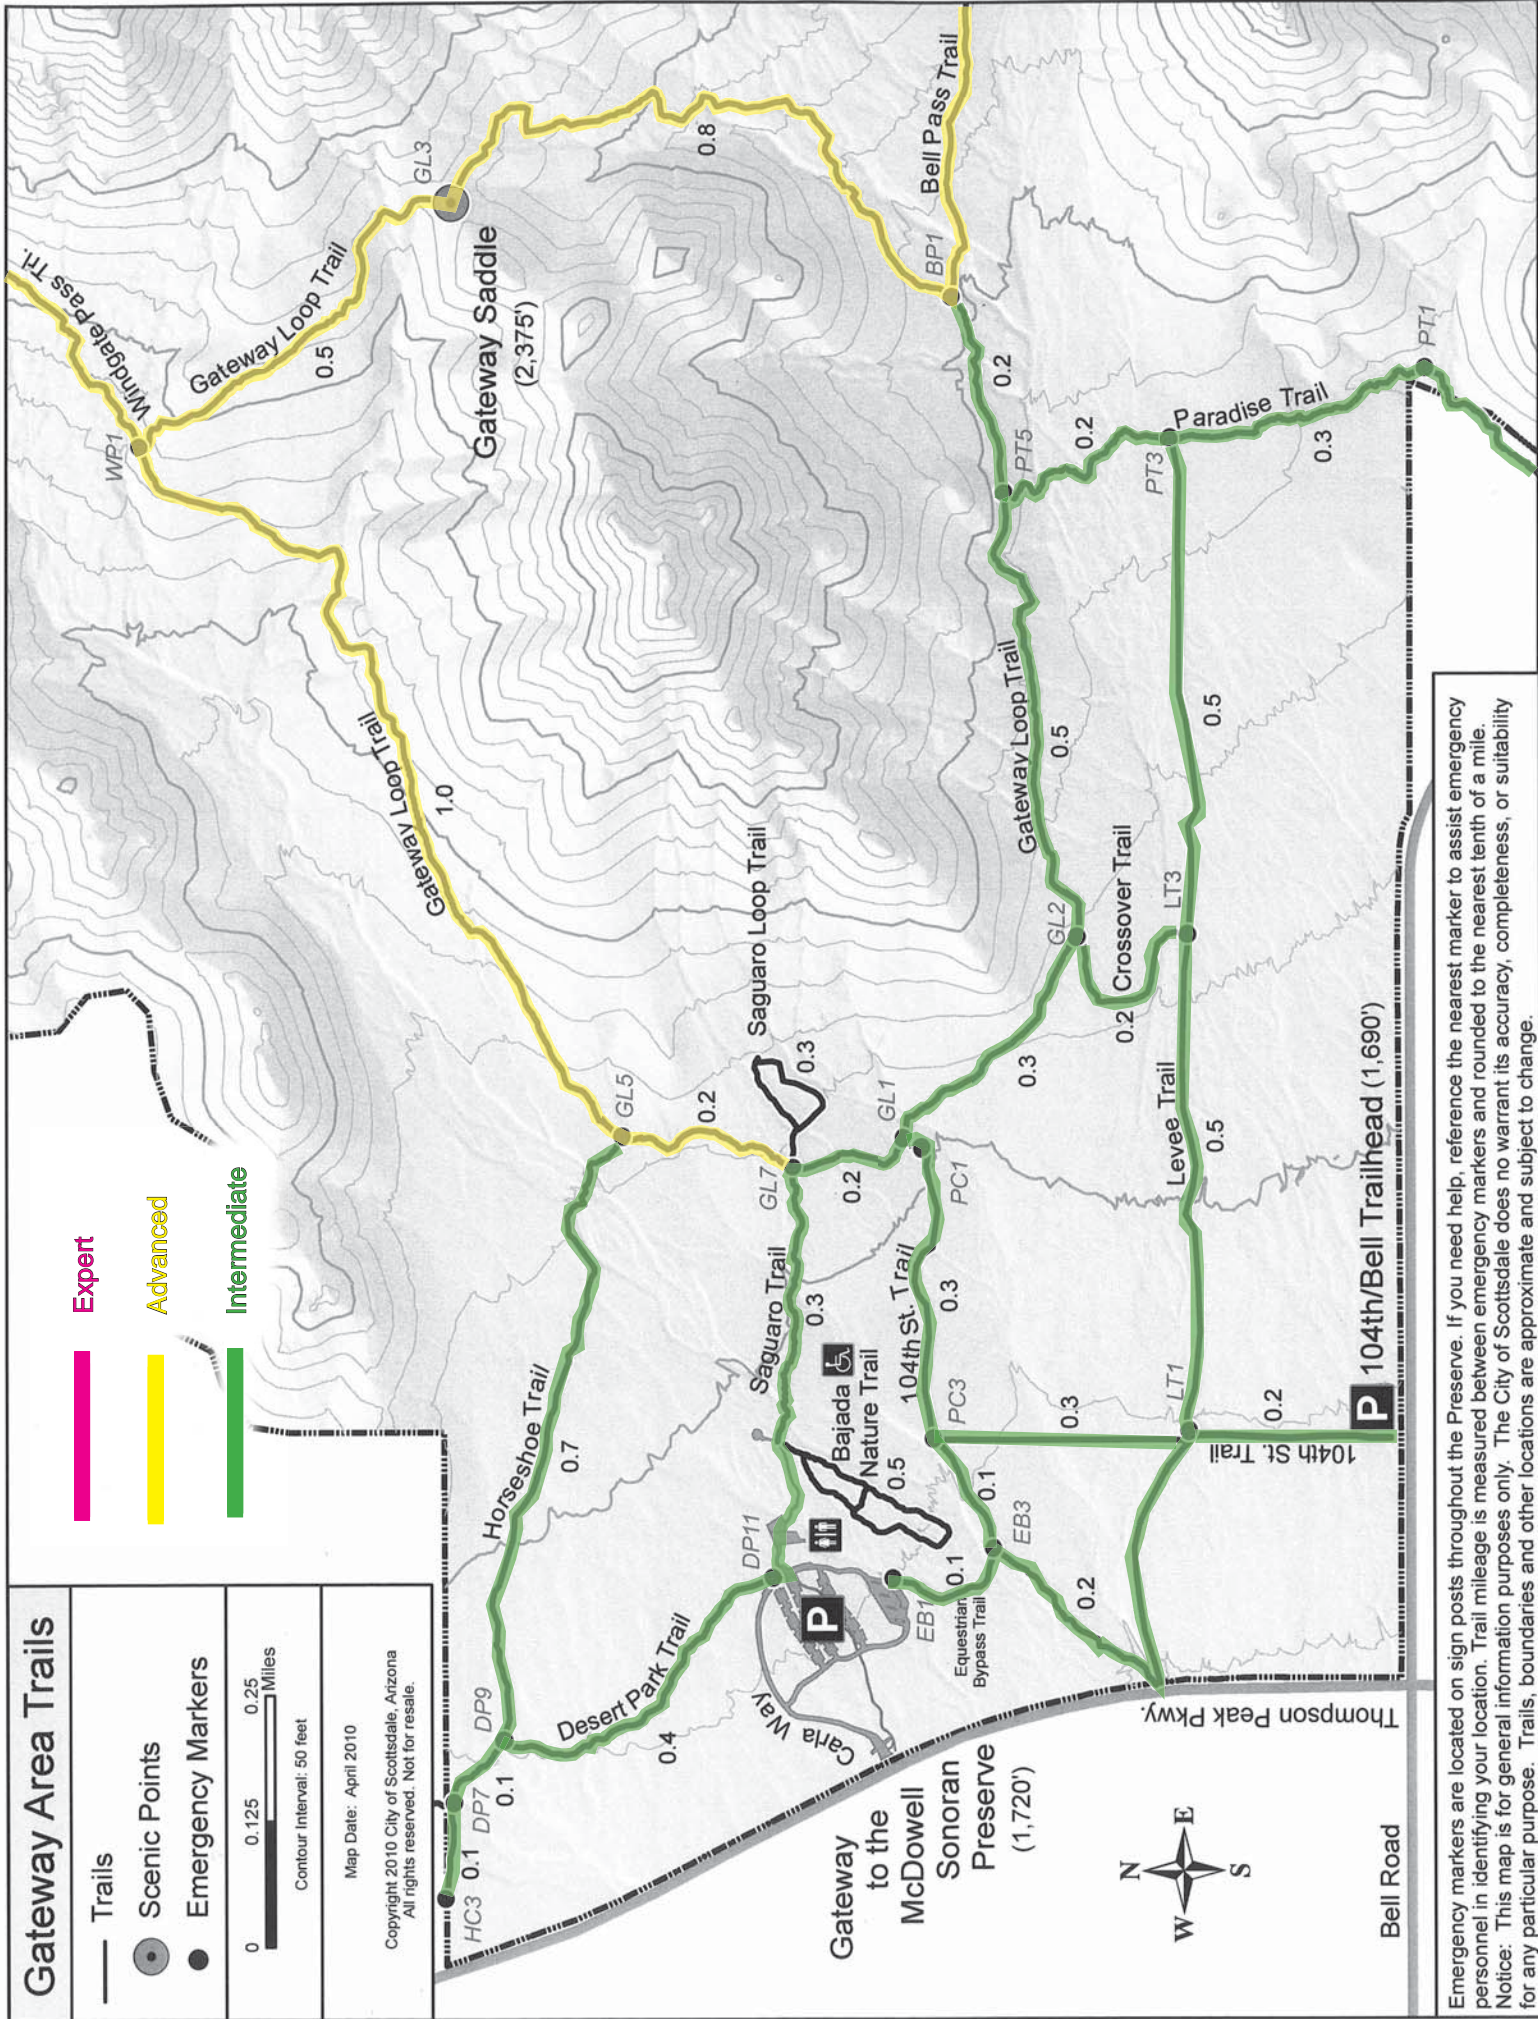

Scottsdale's McDowell Sonoran Preserve Trails

# Gateway Area Trails

- Trails
- Scenic Points
- Emergency Markers

Map Date: April 2010

Copyright 2010 City of Scottsdale, Arizona  
All rights reserved. Not for resale.

Emergency markers are located on sign posts throughout the Preserve. If you need help, reference the nearest marker to assist emergency personnel in identifying your location. Trail mileage is measured between emergency markers and rounded to the nearest tenth of a mile. Notice: This map is for general information purposes only. The City of Scottsdale does not warrant its accuracy, completeness, or suitability for any particular purpose. Trails, boundaries and other locations are approximate and subject to change.