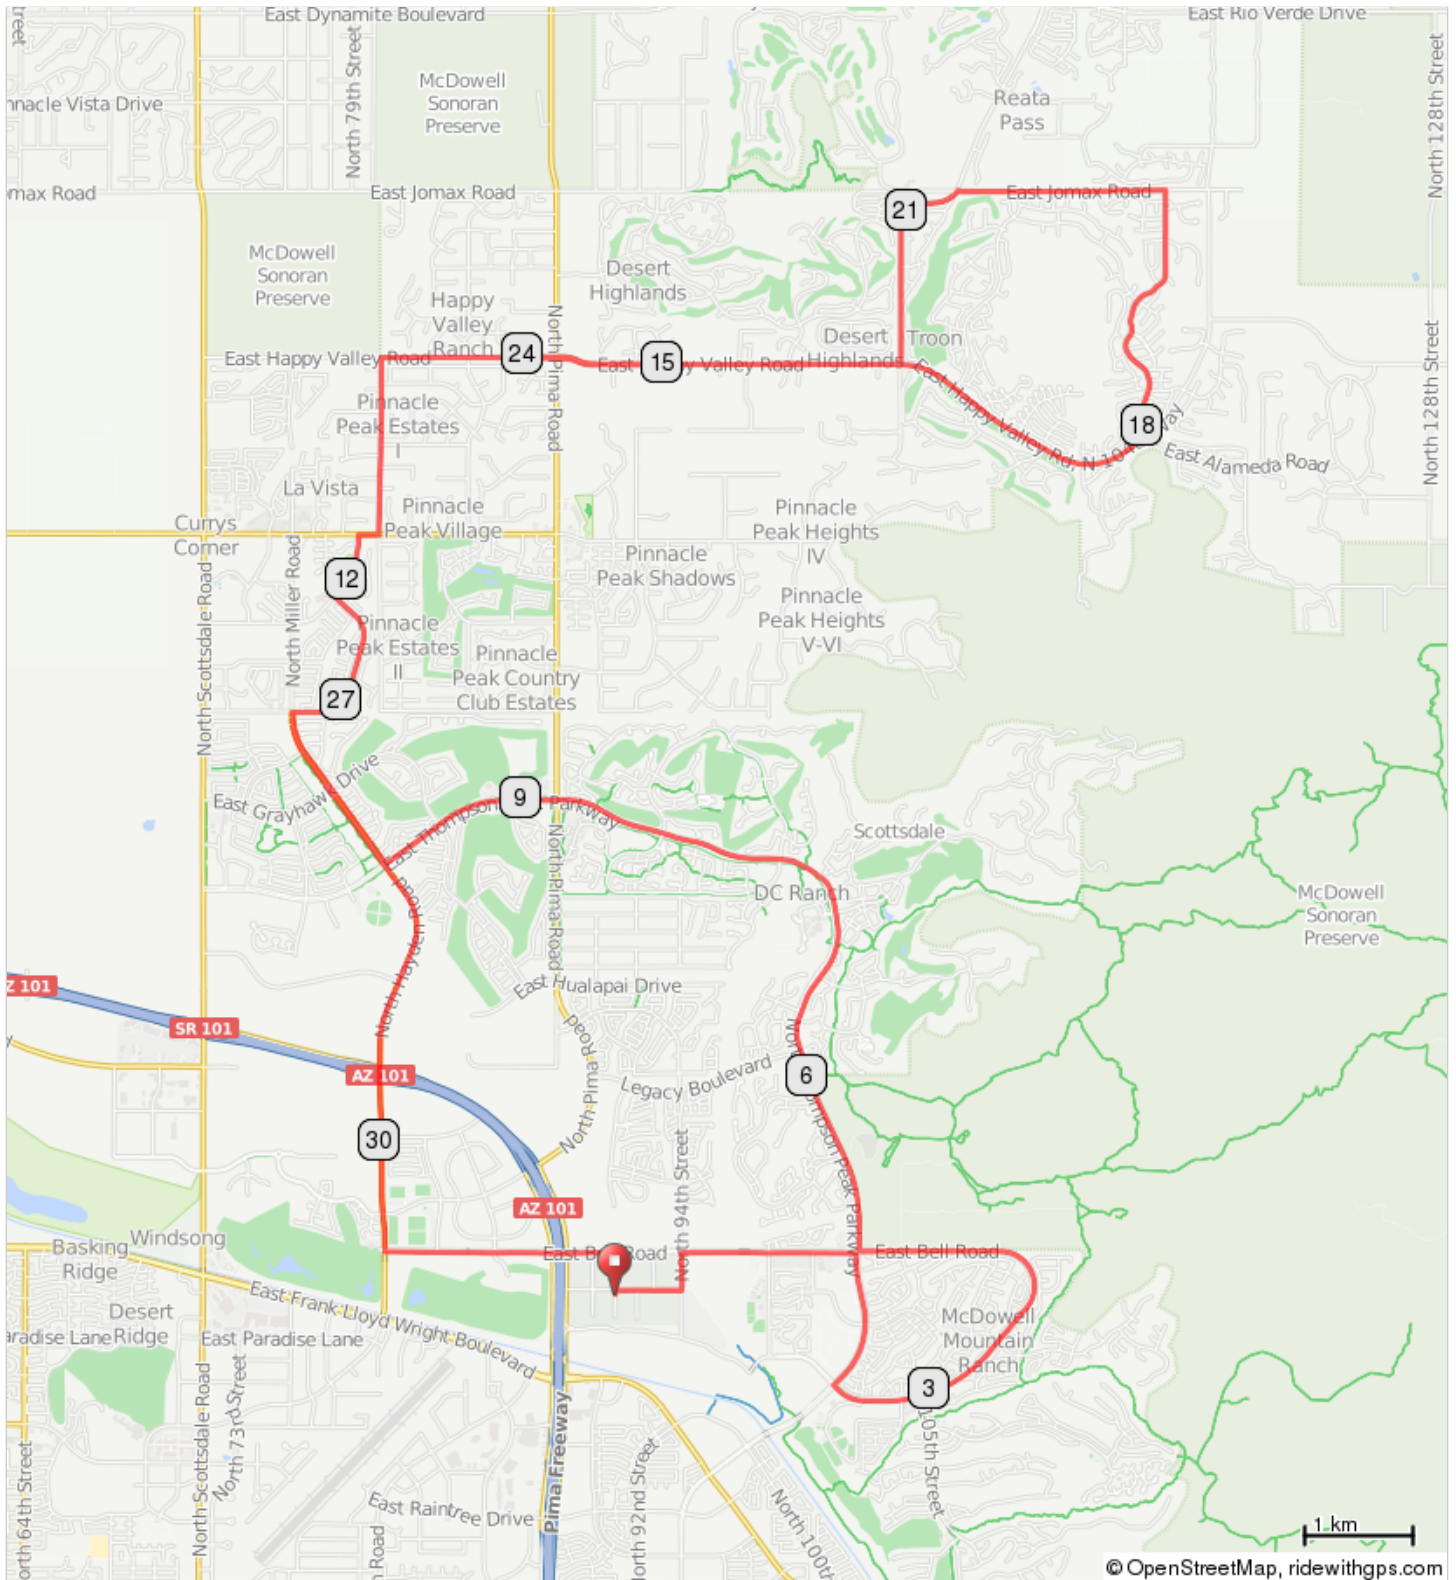

32 Mile North Scottsdale

32 Mile North Scottsdale

0.	0.0	0.0	▀	Start of route
1.	0.0	0.0	→	R onto E Bahia Dr
2.	0.4	0.4	←	L onto N 94th St
3.	0.6	0.2	→	R onto E Bell Rd
4.	1.6	1.0	→	R onto N Thompson Peak Pkwy
5.	2.4	0.8	←	L onto E McDowell Mountain Ranch Rd
6.	4.2	1.8	↑	Continue onto E Bell Rd
7.	5.0	0.7	→	R onto N Thompson Peak Pkwy
8.	9.9	4.9	→	R onto N Hayden Rd
9.	10.9	1.0	→	R onto E Deer Valley Rd
10.	11.1	0.2	↑	Continue onto N 79th St

11.1 miles. +667/-420 feet

23.	25.9	0.1	←	L onto N William Dr
24.	26.0	0.1	↑	Continue onto E Williams Dr
25.	26.3	0.3	←	L onto N 79th St
26.	27.1	0.7	↑	Continue onto E Deer Valley Rd
27.	27.3	0.3	←	L onto N Hayden Rd
28.	30.6	3.3	←	L onto E Bell Rd
29.	31.9	1.3	→	R onto N 91st St
30.	32.2	0.2	▀	End of route

6.3 miles. +22/-368 feet

11.	11.9	0.7	→	R onto E Williams Dr
12.	12.2	0.3	↑	Continue onto N William Dr
13.	12.3	0.1	→	R onto E Pinnacle Peak Rd
14.	12.4	0.1	←	L onto N Hayden Rd
15.	13.4	1.0	→	R onto E Happy Valley Rd
16.	17.9	4.6	←	L onto N 115th St
17.	19.0	1.1	↑	Continue straight onto N 116th St
18.	19.5	0.5	←	L onto E Jomax Rd
19.	20.7	1.2	←	L onto N Alma School Rd
20.	21.9	1.2	→	R onto E Happy Valley Rd
21.	24.8	2.9	←	L onto N Hayden Rd
22.	25.8	1.0	→	R onto E Pinnacle Peak Rd

14.7 miles. +936/-894 feet