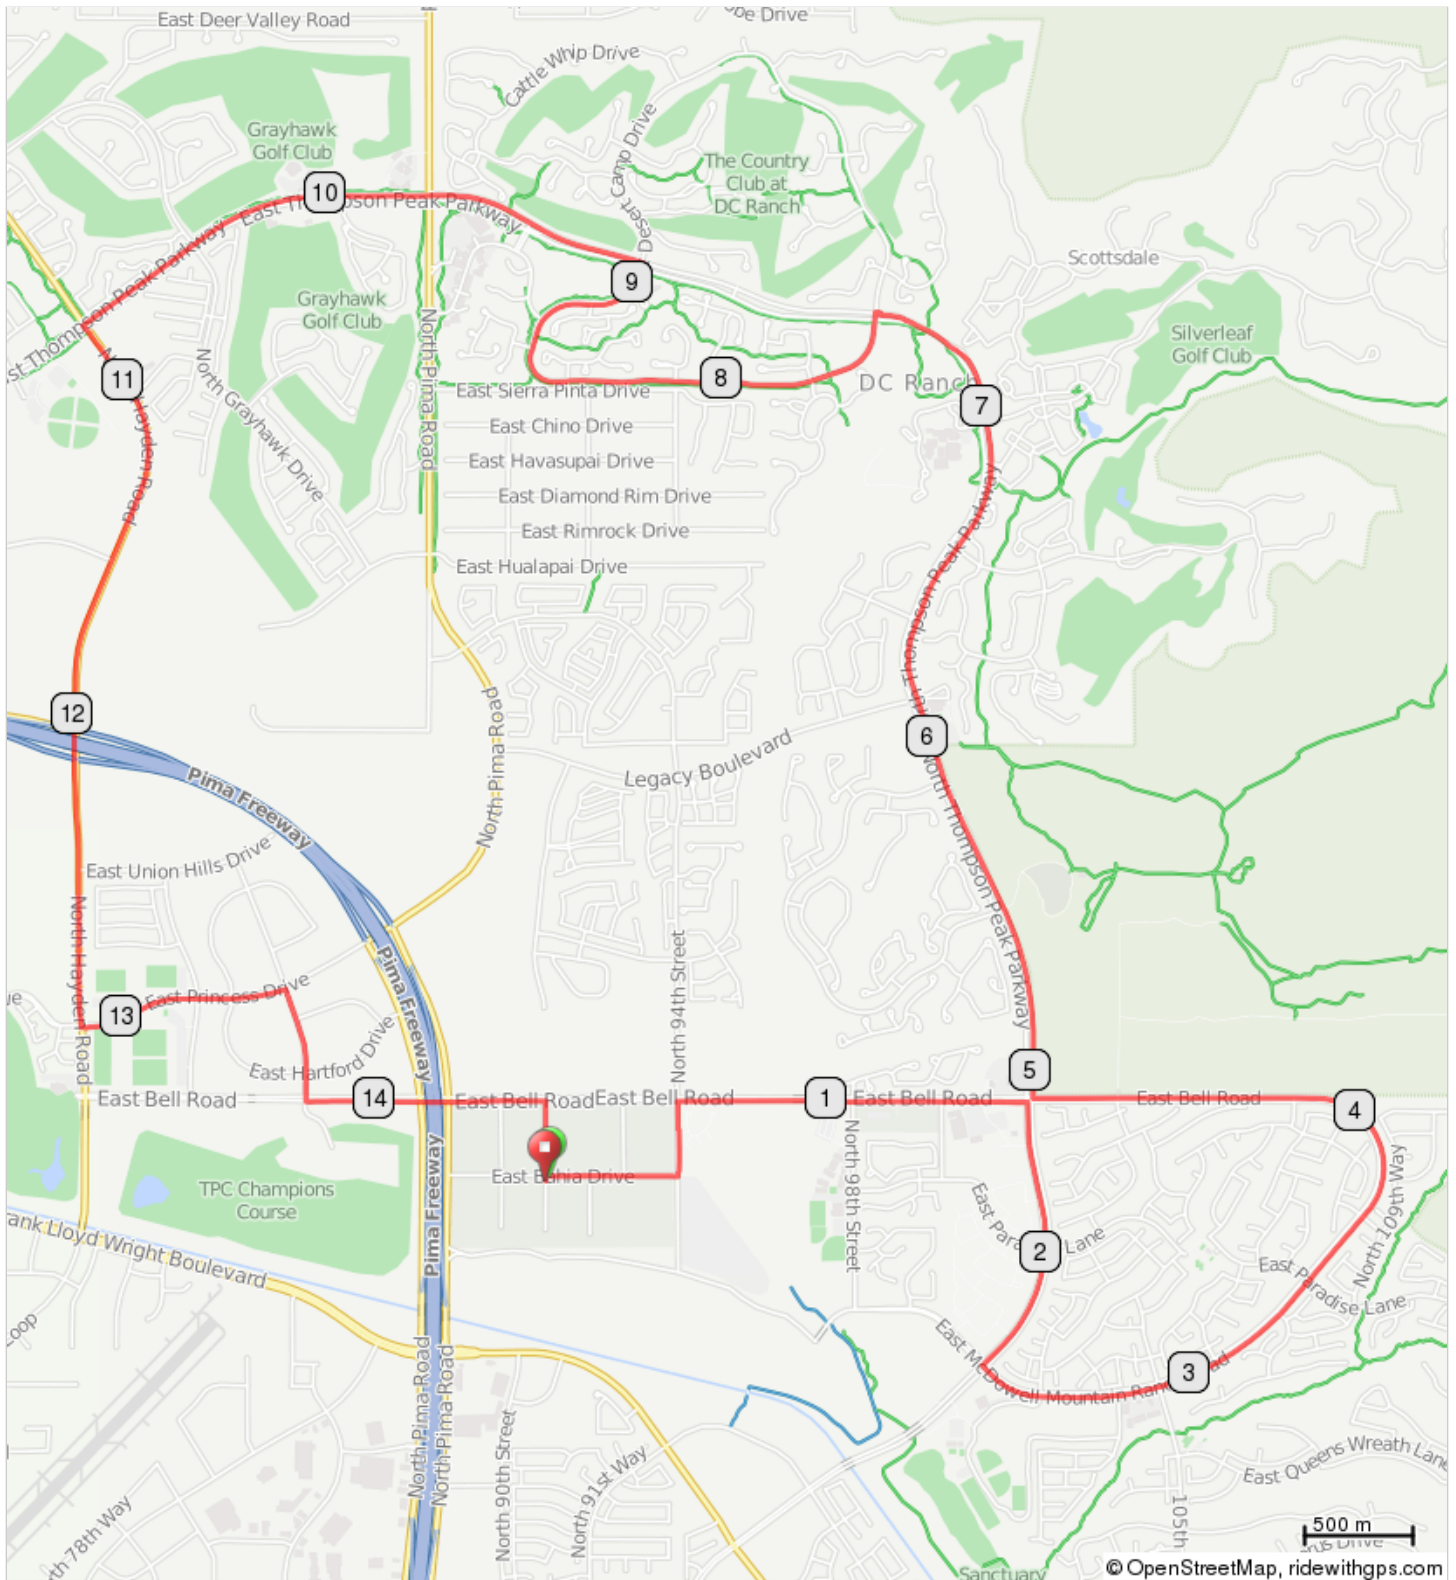

15-Mile Shop Ride

15-Mile Shop Ride

0.	0.0	0.0	▀	Start of route
1.	0.4	0.4	←	L onto N 94th St
2.	0.6	0.2	→	R onto E Bell Rd
3.	1.6	1.0	→	R onto N Thompson Peak Pkwy
4.	2.4	0.8	←	L onto E McDowell Mountain Ranch Rd
5.	4.2	1.8	↑	Continue onto E Bell Rd
6.	4.9	0.7	→	R onto N Thompson Peak Pkwy
7.	7.4	2.5	→	R toward E Desert Camp Dr
8.	7.4	0.0	←	L toward E Desert Camp Dr
9.	7.5	0.0	←	L onto E Desert Camp Dr
10.	9.1	1.6	←	L onto E Thompson Peak Pkwy

9.1 miles. +662/-364 feet

11.	10.8	1.7	←	L onto N Hayden Rd
12.	12.9	2.1	←	L onto E Princess Dr
13.	13.5	0.6	→	R onto N Perimeter Dr
14.	13.8	0.3	←	L onto E Bell Rd
15.	14.5	0.7	→	R onto N 91st St
16.	14.7	0.2	▀	End of route

5.6 miles. +29/-192 feet
