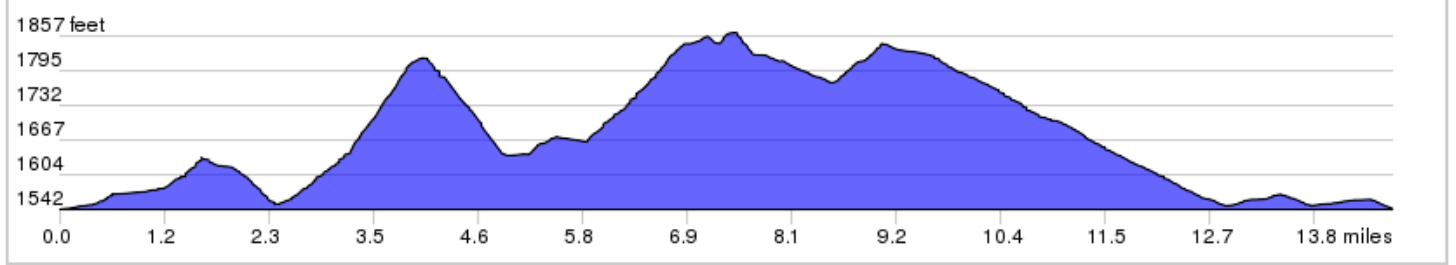

15-Mile Shop Ride

15-Mile Shop Ride

0.	0.0	0.0	▀	Start of route
1.	0.4	0.4	←	L onto N 94th St
2.	0.6	0.2	→	R onto E Bell Rd
3.	1.6	1.0	→	R onto N Thompson Peak Pkwy
4.	2.4	0.8	←	L onto E McDowell Mountain Ranch Rd
5.	4.2	1.8	↑	Continue onto E Bell Rd
6.	4.9	0.7	→	R onto N Thompson Peak Pkwy
7.	7.4	2.5	→	R toward E Desert Camp Dr
8.	7.4	0.0	←	L toward E Desert Camp Dr
9.	7.5	0.0	←	L onto E Desert Camp Dr
10.	9.1	1.6	←	L onto E Thompson Peak Pkwy

9.1 miles. +662/-364 feet

11.	10.8	1.7	←	L onto N Hayden Rd
12.	12.9	2.1	←	L onto E Princess Dr
13.	13.5	0.6	→	R onto N Perimeter Dr
14.	13.8	0.3	←	L onto E Bell Rd
15.	14.5	0.7	→	R onto N 91st St
16.	14.7	0.2	▀	End of route

5.6 miles. +29/-192 feet
